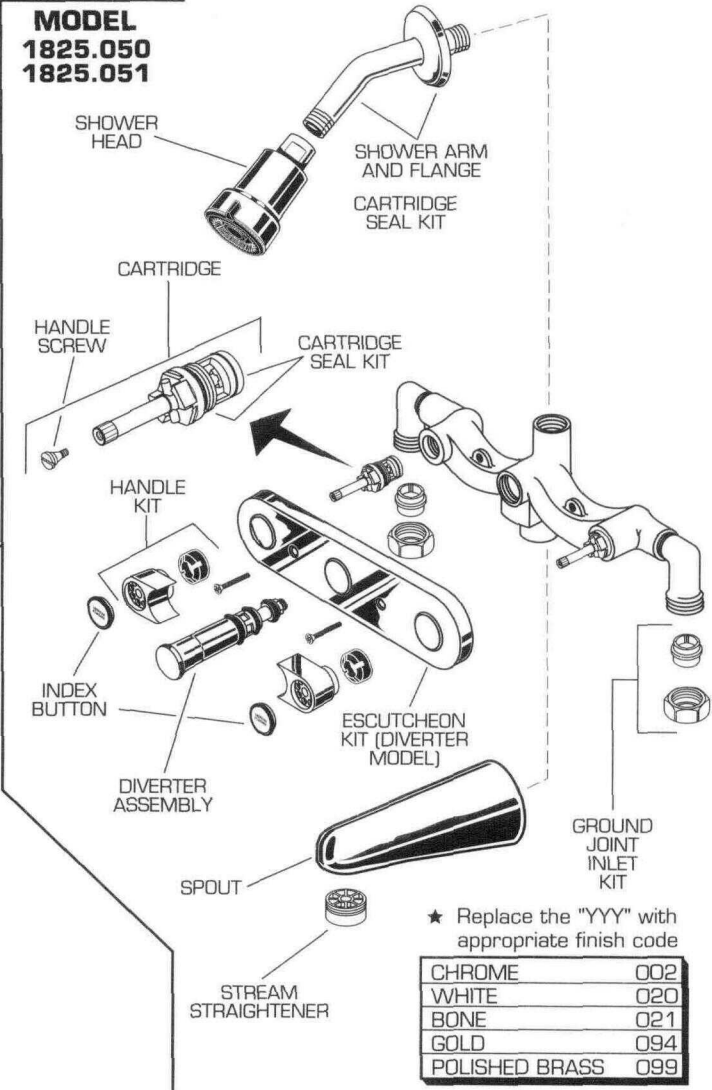

DUALUX BATH AND SHOWER SET MODEL NUMBERS

American Standard

1825.050 1825.051 1825.069 1825.095
1825.070 1825.077 1825.093

MODEL
1825.069
1825.093
1825.095

MODEL
1825.050
1825.051

MODEL
1825.070
1825.077

★ Replace the "YYY" with appropriate finish code

| | |
|----------------|-----|
| CHROME | 002 |
| WHITE | 020 |
| BONE | 021 |
| GOLD | 094 |
| POLISHED BRASS | 099 |

| REPAIR PARTS | DESCRIPTION | PART NUMBER ★ | PKG QTY |
|--------------|-----------------------------------|---------------|---------|
| Handles | Handle Kit | 030755-YYYOA | 1 |
| | Handle Screw | 028548-0070A | 2 |
| | Button Set (Chrome, White, Bone) | 028518-0070A | 1 pair |
| | Button Set (Gold, Polished Brass) | 030715-0070A | 1 pair |
| Faucet Parts | Cartridge (Hot) | 030234-0070A | 1 |
| | Cartridge (Cold) | 030235-0070A | 1 |
| | Cartridge Seal Kit | 030236-0070A | 2 |
| | Escutcheon Kit (Diverter Model) | 028566-YYYOA | 1 |
| | Escutcheon Kit | 028577-YYYOA | 1 |
| | Escutcheon Screws | 030753-YYYOA | 2 |
| | Diverter Assembly | 028570-YYYOA | 1 |
| | Ground Joint Inlet Kit | 075060-0070A | 1 pair |
| | Tub Spout (5") | 023574-YYYOA | 1 |
| | Deluxe Tub Spout (8") | 028672-YYYOA | 1 |
| | Shower Head | 023559-YYYOA | 1 |
| | Shower Arm and Flange | 023560-YYYOA | 1 |
| | Stream Straightener | 028678-0070A | 1 |