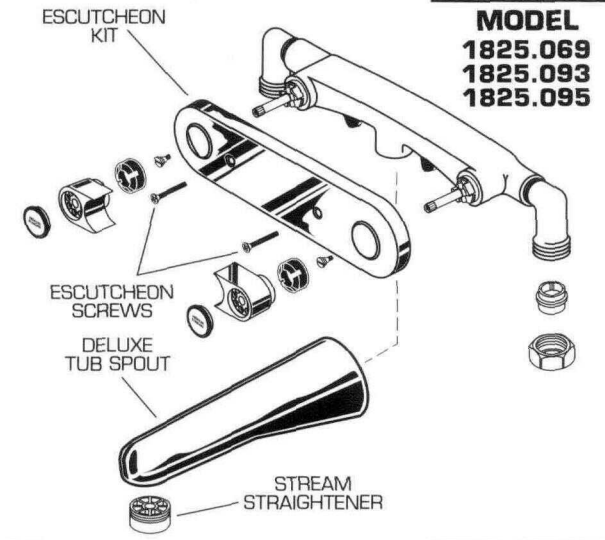

DUALUX BATH AND SHOWER SET MODEL NUMBERS

American Standard

1825.050 1825.051 1825.069 1825.095
1825.070 1825.077 1825.093

MODEL
1825.069
1825.093
1825.095

MODEL
1825.050
1825.051

MODEL
1825.070
1825.077

★ Replace the "YYY" with appropriate finish code

| | |
|----------------|-----|
| CHROME | 002 |
| WHITE | 020 |
| BONE | 021 |
| GOLD | 094 |
| POLISHED BRASS | 099 |

| REPAIR PARTS | DESCRIPTION | PART NUMBER ★ | PKG QTY |
|--------------|-----------------------------------|---------------|---------|
| Handles | Handle Kit | 030755-YYYOA | 1 |
| | Handle Screw | 028548-0070A | 2 |
| | Button Set (Chrome, White, Bone) | 028518-0070A | 1 pair |
| | Button Set (Gold, Polished Brass) | 030715-0070A | 1 pair |
| Faucet Parts | Cartridge (Hot) | 030234-0070A | 1 |
| | Cartridge (Cold) | 030235-0070A | 1 |
| | Cartridge Seal Kit | 030236-0070A | 2 |
| | Escutcheon Kit (Diverter Model) | 028566-YYYOA | 1 |
| | Escutcheon Kit | 028577-YYYOA | 1 |
| | Escutcheon Screws | 030753-YYYOA | 2 |
| | Diverter Assembly | 028570-YYYOA | 1 |
| | Ground Joint Inlet Kit | 075060-0070A | 1 pair |
| | Tub Spout (5") | 023574-YYYOA | 1 |
| | Deluxe Tub Spout (8") | 028672-YYYOA | 1 |
| | Shower Head | 023559-YYYOA | 1 |
| | Shower Arm and Flange | 023560-YYYOA | 1 |
| | Stream Straightener | 028678-0070A | 1 |