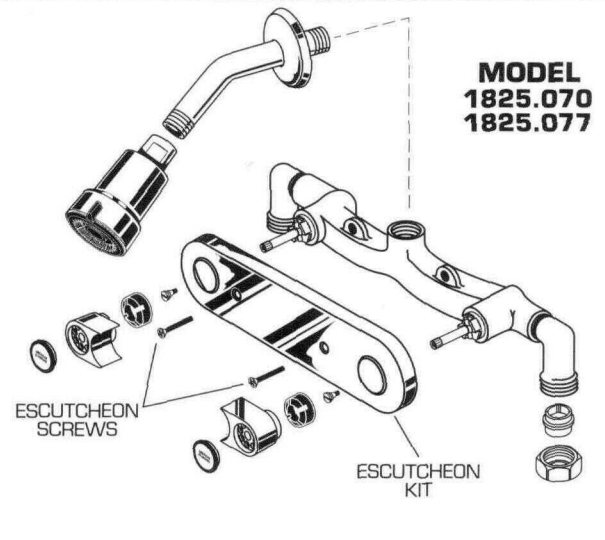

DUALUX BATH AND SHOWER SET MODEL NUMBERS

American Standard

1825.050 1825.051 1825.069 1825.095
1825.070 1825.077 1825.093

MODEL
1825.069
1825.093
1825.095

MODEL
1825.050
1825.051

MODEL
1825.070
1825.077

★ Replace the "YYY" with appropriate finish code

| | |
|----------------|-----|
| CHROME | 002 |
| WHITE | 020 |
| BONE | 021 |
| GOLD | 094 |
| POLISHED BRASS | 099 |

| REPAIR PARTS | DESCRIPTION | PART NUMBER ★ | PKG QTY |
|--------------|-----------------------------------|---------------|---------|
| Handles | Handle Kit | 030755-YYYOA | 1 |
| | Handle Screw | 028548-0070A | 2 |
| | Button Set (Chrome, White, Bone) | 028518-0070A | 1 pair |
| | Button Set (Gold, Polished Brass) | 030715-0070A | 1 pair |
| Faucet Parts | Cartridge (Hot) | 030234-0070A | 1 |
| | Cartridge (Cold) | 030235-0070A | 1 |
| | Cartridge Seal Kit | 030236-0070A | 2 |
| | Escutcheon Kit (Diverter Model) | 028566-YYYOA | 1 |
| | Escutcheon Kit | 028577-YYYOA | 1 |
| | Escutcheon Screws | 030753-YYYOA | 2 |
| | Diverter Assembly | 028570-YYYOA | 1 |
| | Ground Joint Inlet Kit | 075060-0070A | 1 pair |
| | Tub Spout (5") | 023574-YYYOA | 1 |
| | Deluxe Tub Spout (8") | 028672-YYYOA | 1 |
| | Shower Head | 023559-YYYOA | 1 |
| | Shower Arm and Flange | 023560-YYYOA | 1 |
| | Stream Straightener | 028678-0070A | 1 |